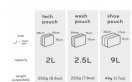

SI983961 0818373020941 PEAK DESIGN Packing cube small

SI983964 0818373020972 PEAK DESIGN RAIN FLY

SI983964 0818373020972 PEAK DESIGN RAIN FLY

SI983964 0818373020972 PEAK DESIGN RAIN FLY

SI983957 0818373020927 PEAK DESIGN TECH POUCH noir

SI983957 0818373020927 PEAK DESIGN TECH POUCH noir

SI983957 0818373020927 PEAK DESIGN TECH POUCH noir

SI983957 0818373020927 PEAK DESIGN TECH POUCH noir

SI983957 0818373020927 PEAK DESIGN TECH POUCH noir

SI983957 0818373020927 PEAK DESIGN TECH POUCH noir

SI983958 0818373021023 PEAK DESIGN TECH POUCH sage

SI983958 0818373021023 PEAK DESIGN TECH POUCH sage

SI983958 0818373021023 PEAK DESIGN TECH POUCH sage